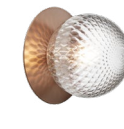

Liila 1 Medium
dark bronze / optic clear