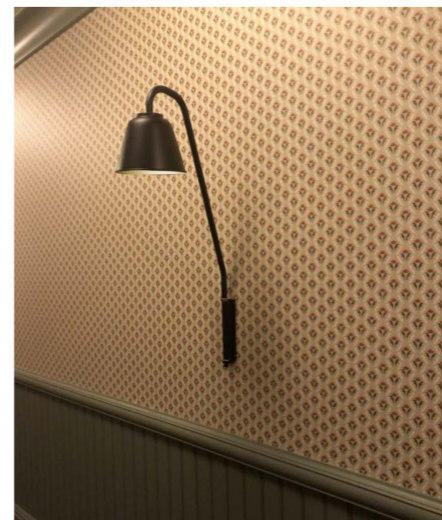

Midnight Blue/Goldie

See website for more info

WEBSTER

Shade Diameter: 17cm
 Height: 72cm
 Base Diameter: 17.5cm
 Standard Colours: Black/Metal, Black/Goldie,
 Midnight Blue/Goldie
 See website for more info

BISTRO

Shade Diameter: 36cm
 Height: 80cm
 Length from wall to end of shade: 51cm
 Standard Colours: black
 Available with cord switch upon order
 See website for more info

PELICAN LONG

PELICAN MEDIUM

PELICAN SHORT

CARTER

Shade Diameter: 17cm

Height: 73cm

Length from wall to end of shade: 37cm

Standard Colours: Black/Metal with chrome arm,

Black/Goldie, Midnight Blue/Goldie

Spencer is delivered with cord switch

See website for more info