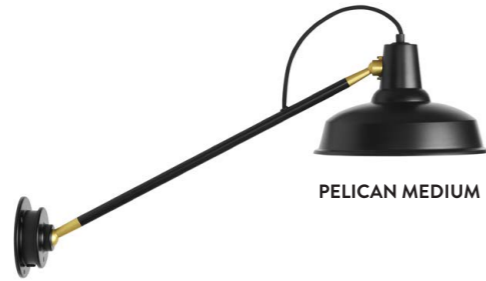

TUBY - BARN LAMP

PELICAN LONG

BARN LAMP

PICCO BARN

PELICAN SHORT

PELICAN MEDIUM

CARTER

BELL

BELL SHORT

WEBSTER

BISTRO

SPENCER

HOBSON

GLOBE LIGHT

GLOBE LIGHT SHORT

HERCULES HOOK Ø 50cm

MADE WITH PREMIUM
SKILLS AND
PROUD HANDCRAFT

HOOK Ø 36cm

**SPENCER HAS WON 3
INTERNATIONAL DESIGN AWARDS**

**reddot award 2018
winner lighting design**

SPENCER

Shade Diameter: 17cm

Length from wall/ceiling to end of shade: 87cm

Midnight Blue/Goldie

See website for more info

WEBSTER

Shade Diameter: 17cm
 Height: 72cm
 Base Diameter: 17.5cm
 Standard Colours: Black/Metal, Black/Goldie,
 Midnight Blue/Goldie
 See website for more info