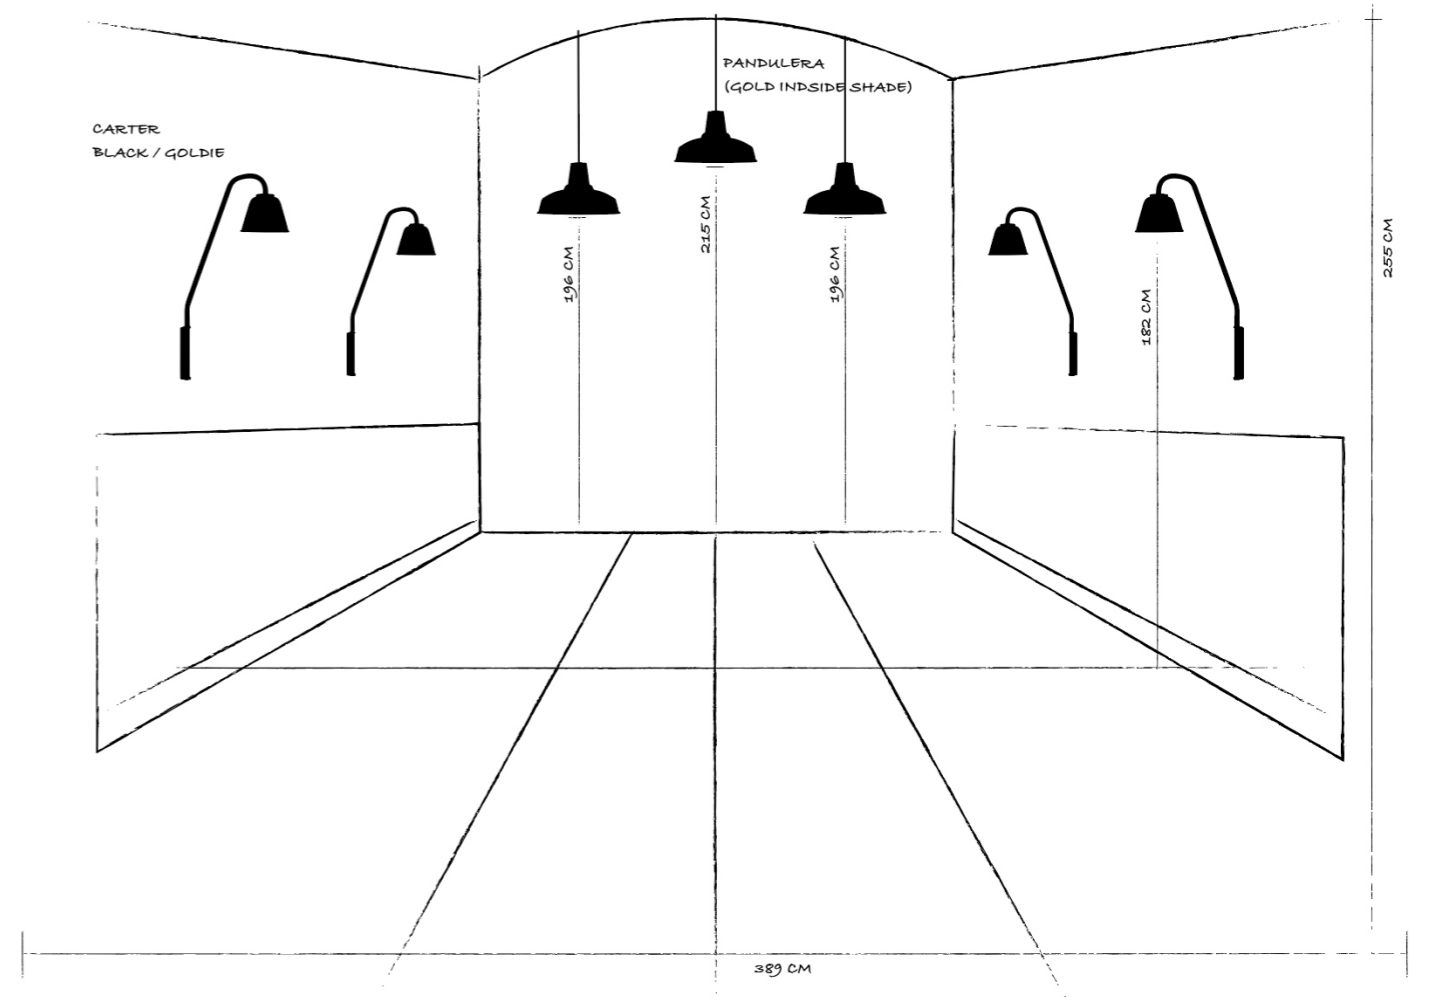

BELL SHORT

Shade Diameter: 17cm
 Length from wall to end of shade: 38cm
 Standard Colours: See next page →

CE-certified class II lamp - approved for outdoor use (IPX3)

Globe Light - Length from wall to end of shade: 60cm

Globe Light Short - Length from wall to end of shade: 41cm

GLOBE LIGHT

Shade Diameter: 23cm
Length from wall to end of shade: 60cm
Standard Colour: Black

CE-certified class II lamp - approved for outdoor use (IPX3)

GLOBE LIGHT SHORT

Shade Diameter: 23cm
Length from wall to end of shade: 41cm
Standard Colour: Black

CE-certified class II lamp - approved for outdoor use (IPX3)

TUBY - GLOBE LIGHT
Shade Diameter: 23cm
Total Length: 74cm

GLOBE SPOT
Shade Diameter: 23cm
Total Length: 30cm

TUBY - BELL
Shade Diameter: 17cm
Total Length: 61cm

TUBY - BARN LAMP
Shade Diameter: 36cm
Total Length: 70cm

TUBIES

Standard Colour: Black
 Sizes: See above for models and standard sizes
 CE-certified class II lamp - approved for outdoor use (IPX3)