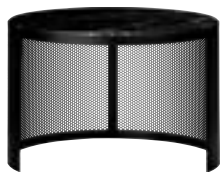

PAUSILLUS

DESCRIPTION
Table

MATERIAL
Frame: Steel with powder coating
Top: Marble (black)
Walnut veneer

DIMENSIONS
Small: Ø46 x H30,2 cm
Medium: L55 x W35 x H36,5 cm
Large: L70 x W35 x H43,3 cm

COMPLIANT WITH
ANSI/BIFMA X5.5-2014
MINIMUM ORDER PER COLOUR/SIZE
|

SMALL   MEDIUM   LARGE

	BLACK Art. No. 504379001013	BLACK Art. No. 504389001081	—
	WALNUT/BLACK Art. No. 504379000013	WALNUT/BLACK Art. No. 504389000081	WALNUT/BLACK Art. No. 504399000080